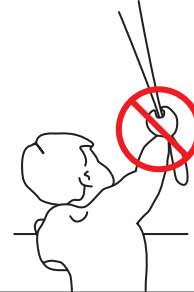

Coulisse Absolute 2.0 Open Roll Manual Shade Installation

Installation RC-MA10

Read the instructions carefully before assembling and using the product.
Assembling process can be completed by non-professionals. For indoor use only.

WARNING

- Young children can strangle in the loop of pull cords, chains and tapes, and cords that operate window coverings.
- To avoid strangulation and entanglement, keep cords out of the reach of young children. Cords may become wrapped around a child's neck
- Move beds, cots and furniture away from window covering cords.
- Do not tie cords together.
Make sure cords do not twist together and form a loop.