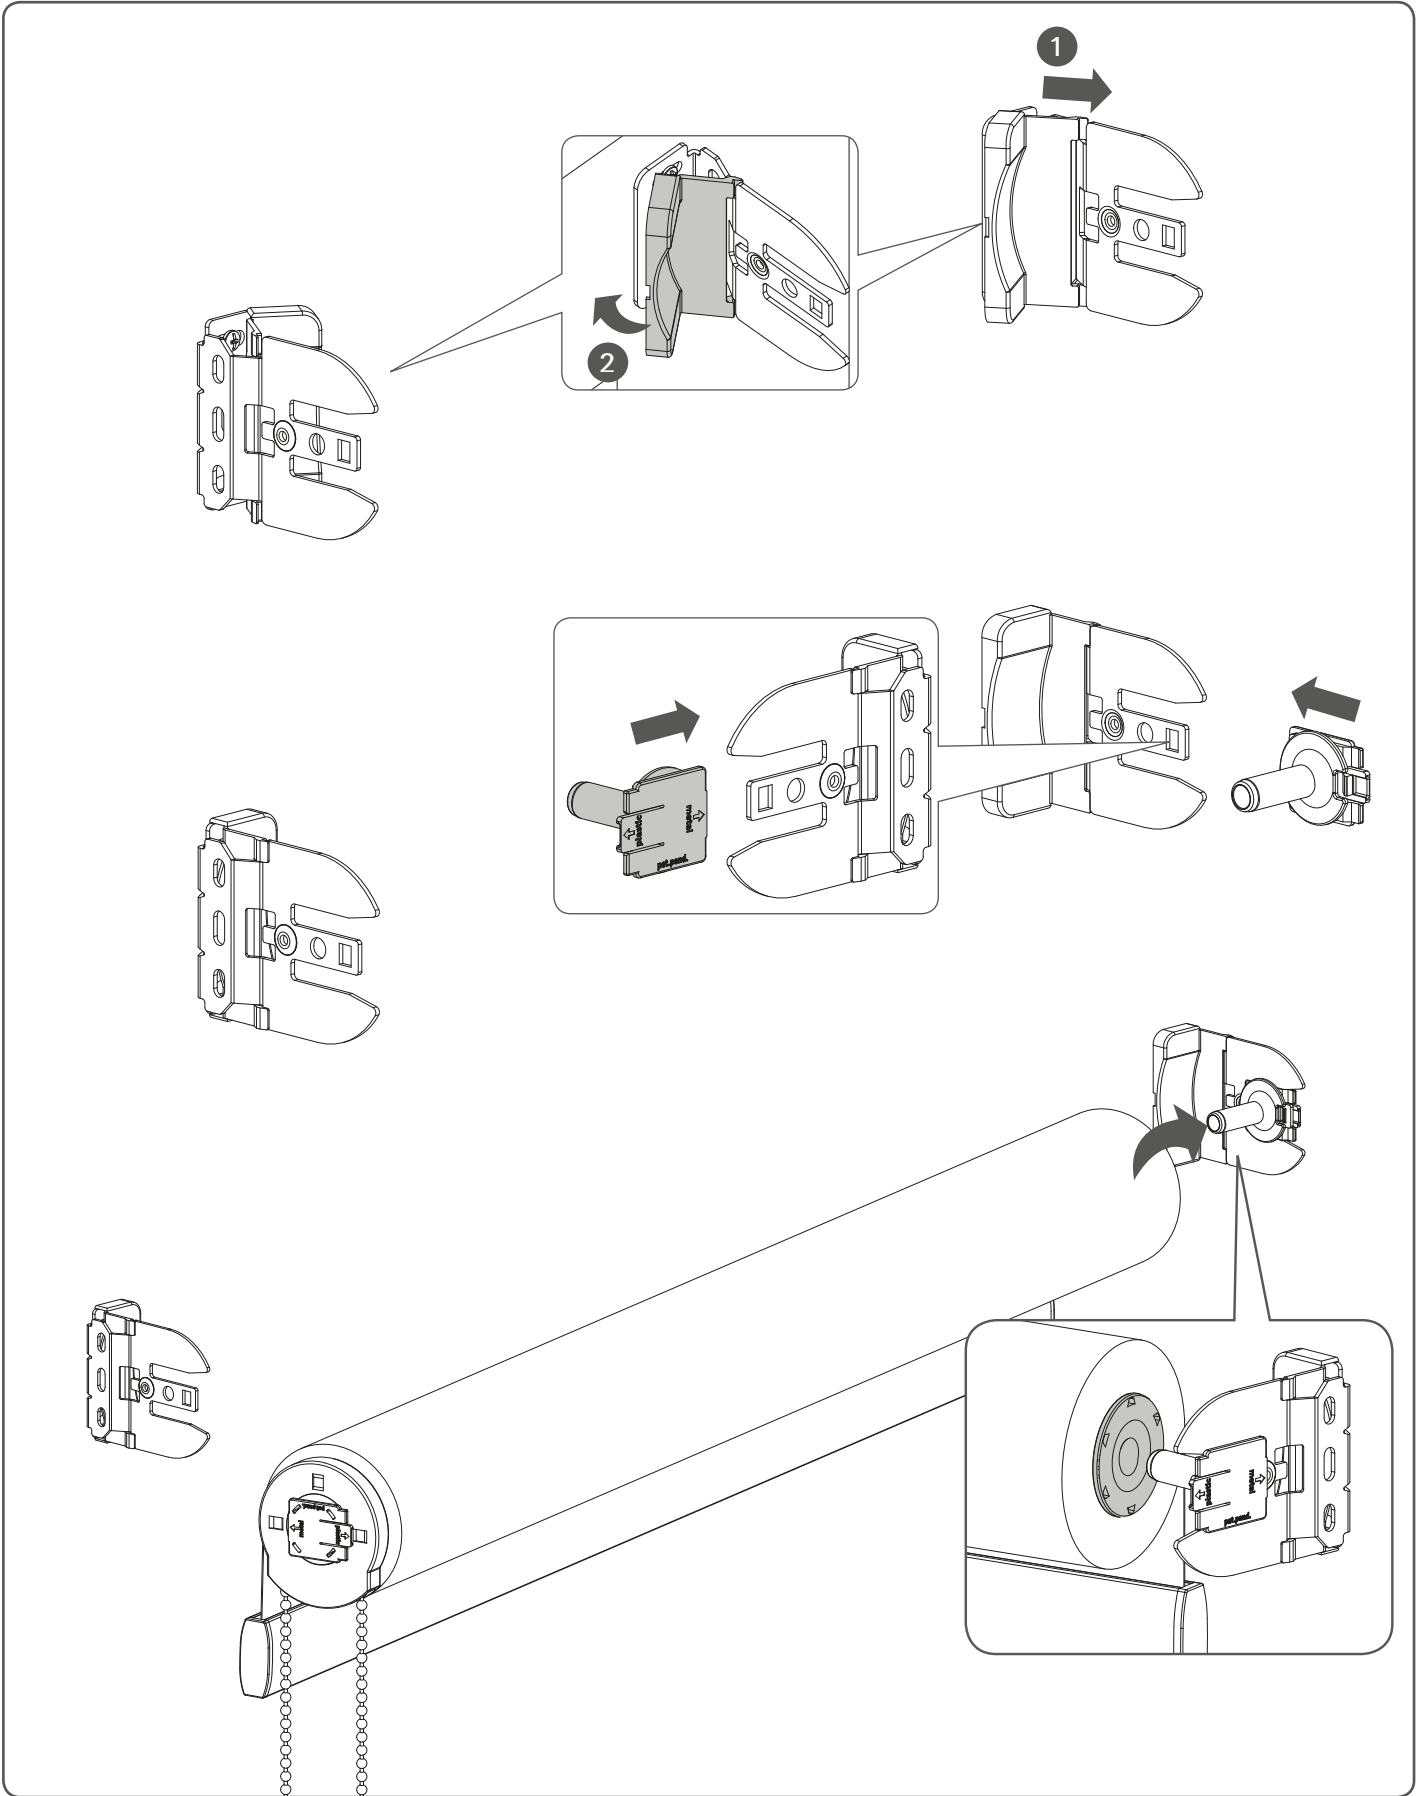

Coulisse Absolute 2.0 Open Roll Manual Shade Installation

Installation RC-MA10

Read the instructions carefully before assembling and using the product.
Assembling process can be completed by non-professionals. For indoor use only.

WARNING

- Young children can strangle in the loop of pull cords, chains and tapes, and cords that operate window coverings.
- To avoid strangulation and entanglement, keep cords out of the reach of young children. Cords may become wrapped around a child's neck
- Move beds, cots and furniture away from window covering cords.
- Do not tie cords together.
Make sure cords do not twist together and form a loop.

QR

rtube.nl/red233

⚠ WARNING

Install the child safety device as specified in the chilsafe manual.

Removal