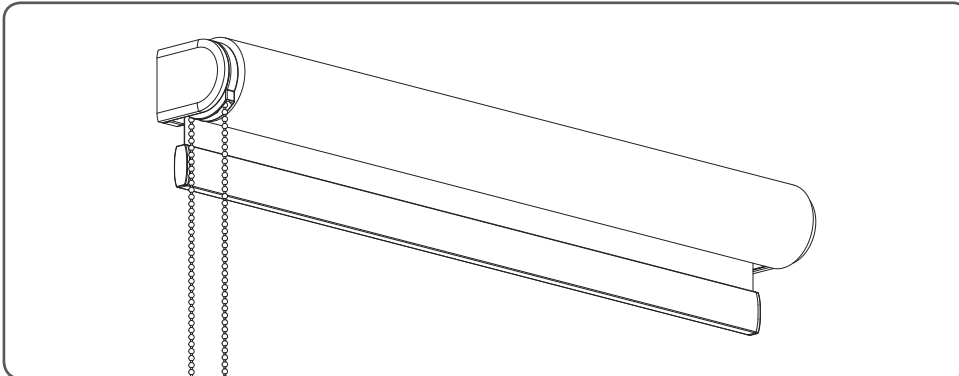

Coulisse Absolute 2.0 Open Roll Manual Shade Installation

Installation RC-MA10

Read the instructions carefully before assembling and using the product.
Assembling process can be completed by non-professionals. For indoor use only.

WARNING

- Young children can strangle in the loop of pull cords, chains and tapes, and cords that operate window coverings.
- To avoid strangulation and entanglement, keep cords out of the reach of young children. Cords may become wrapped around a child's neck
- Move beds, cots and furniture away from window covering cords.
- Do not tie cords together.
  Make sure cords do not twist together and form a loop.

QR

rtube.nl/red233