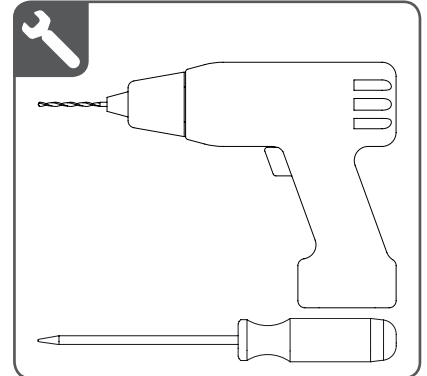

Coulisse Absolute 2.0 Open Roll Manual Shade Installation

Installation RC-MA10

Read the instructions carefully before assembling and using the product.
Assembling process can be completed by non-professionals. For indoor use only.

WARNING

- Young children can strangle in the loop of pull cords, chains and tapes, and cords that operate window coverings.
- To avoid strangulation and entanglement, keep cords out of the reach of young children. Cords may become wrapped around a child's neck
- Move beds, cots and furniture away from window covering cords.
- Do not tie cords together.
  Make sure cords do not twist together and form a loop.

QR

rtube.nl/red233