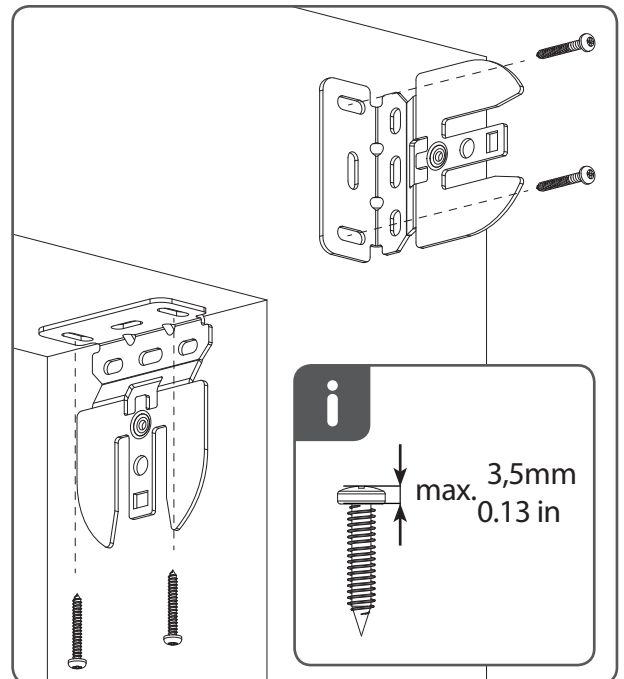

Coulisse Absolute 2.0 Open Roll Manual Shade Installation

Installation RC-MA10

Read the instructions carefully before assembling and using the product.
Assembling process can be completed by non-professionals. For indoor use only.

WARNING

- Young children can strangle in the loop of pull cords, chains and tapes, and cords that operate window coverings.
- To avoid strangulation and entanglement, keep cords out of the reach of young children. Cords may become wrapped around a child's neck
- Move beds, cots and furniture away from window covering cords.
- Do not tie cords together.
  Make sure cords do not twist together and form a loop.

QR

rtube.nl/red233