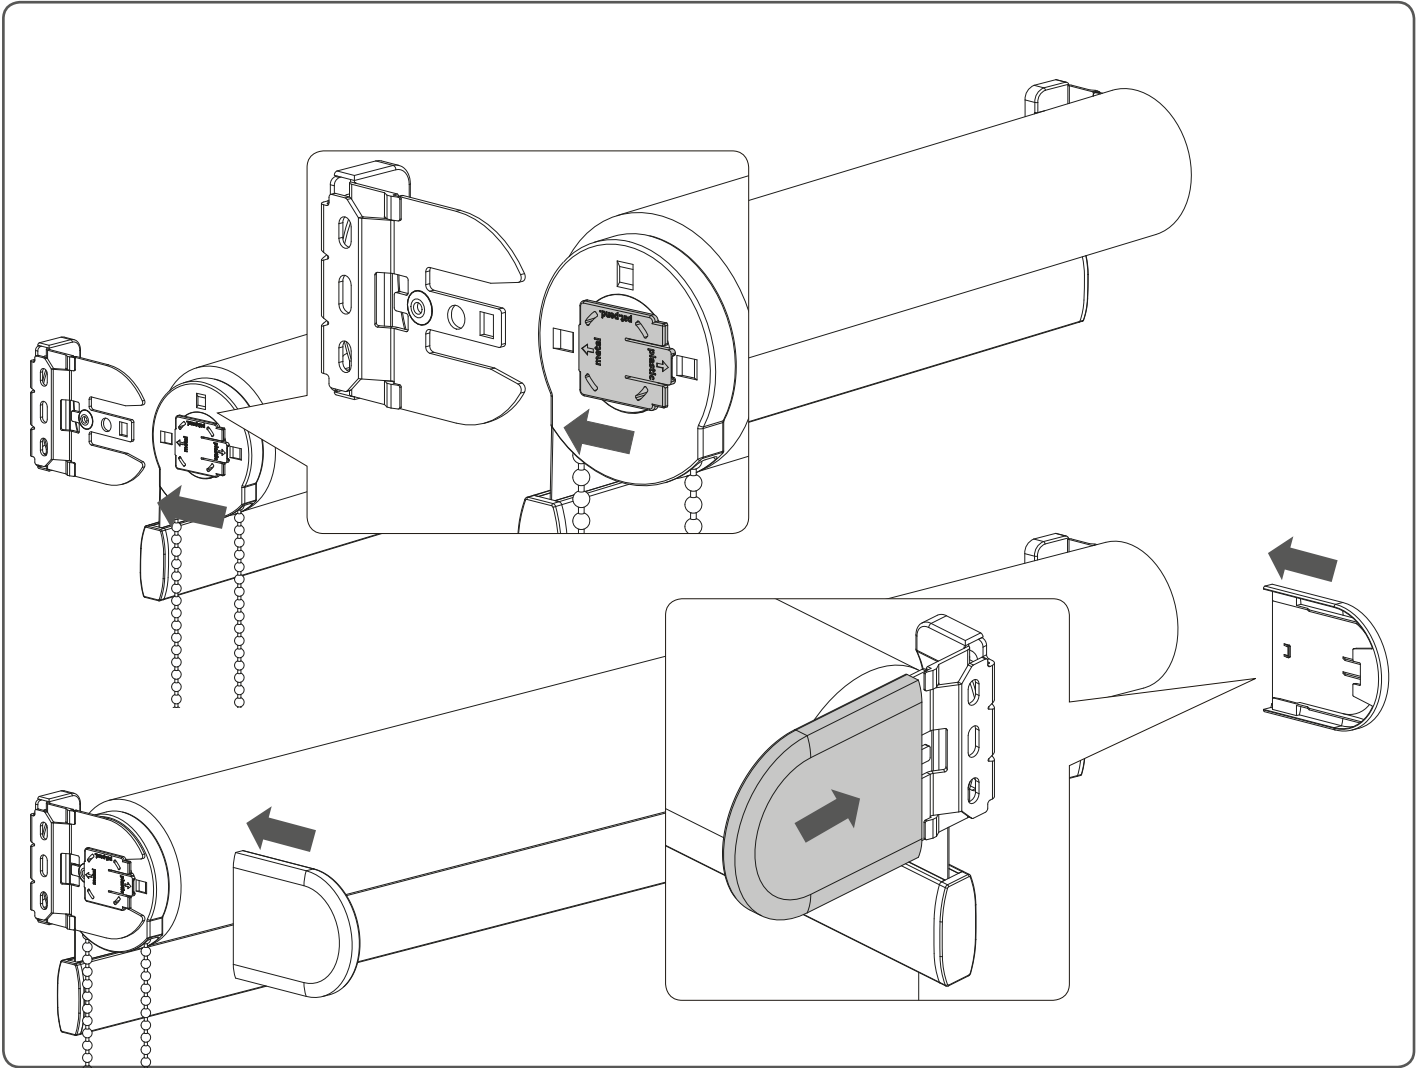

Coulisse Absolute 2.0 Open Roll Manual Shade Installation

Installation RC-MA10

Read the instructions carefully before assembling and using the product.
Assembling process can be completed by non-professionals. For indoor use only.

WARNING

- Young children can strangle in the loop of pull cords, chains and tapes, and cords that operate window coverings.
- To avoid strangulation and entanglement, keep cords out of the reach of young children. Cords may become wrapped around a child's neck
- Move beds, cots and furniture away from window covering cords.
- Do not tie cords together.
Make sure cords do not twist together and form a loop.

QR

rtube.nl/red233

⚠ WARNING

Install the child safety device as specified in the chilsafe manual.

Removal