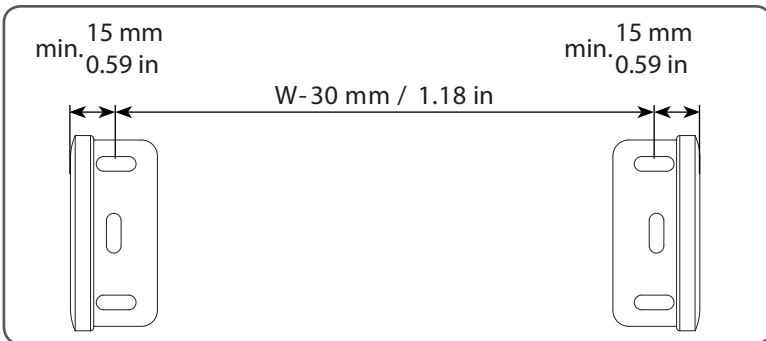

Coulisse Absolute 2.0 Open Roll Manual Shade Installation

Installation RC-MA10

Read the instructions carefully before assembling and using the product.
Assembling process can be completed by non-professionals. For indoor use only.

WARNING

- Young children can strangle in the loop of pull cords, chains and tapes, and cords that operate window coverings.
- To avoid strangulation and entanglement, keep cords out of the reach of young children. Cords may become wrapped around a child's neck
- Move beds, cots and furniture away from window covering cords.
- Do not tie cords together.
  Make sure cords do not twist together and form a loop.

QR

rtube.nl/red233